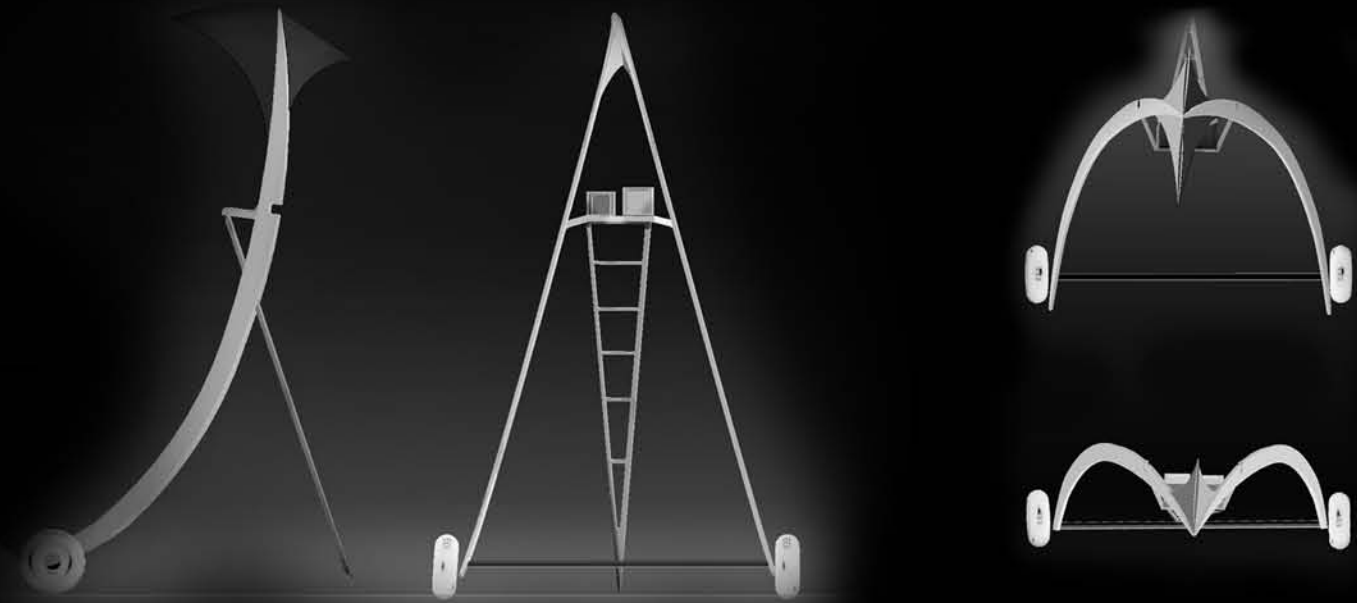

X-road

Sleek
Practical
Innovative

3

The Ultimate in Mobility

A lifeguard tower that is simple, functional and mobile. In its mobile state it functions as a boat trailer, which can easily be erected into a structurally safe lifeguard tower with good view. This gives the design a greater value both for business and private use.

X-road

Light, durable and extremely strong structure

Using, recycled marine grade aluminium

Ability to hold fluids, for use as a water and fuel supply on beach

Considered a vehicle, therefore boycotts restrictions usually accompanied with a structure of this height and purpose